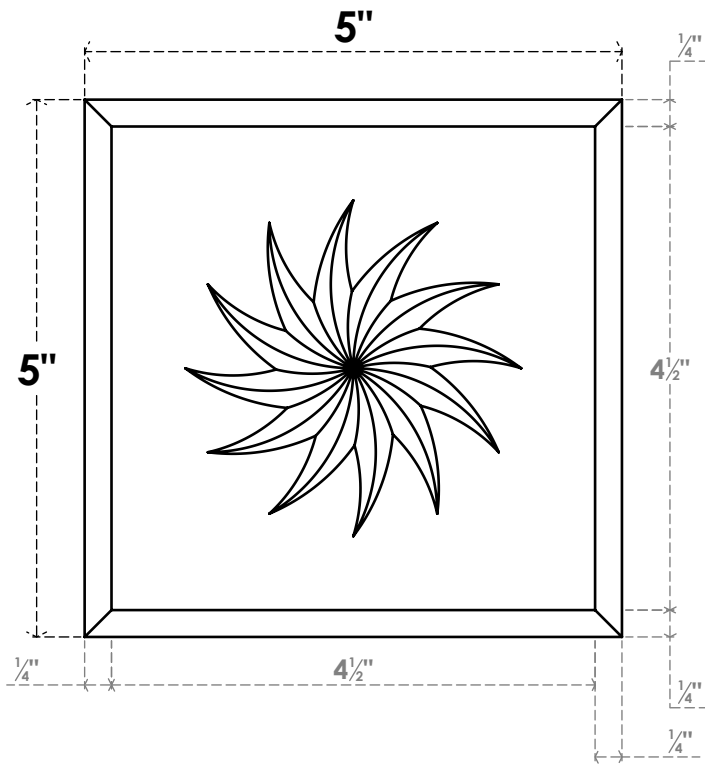

ROSP050X050X100SDG13

5"W X 5"H X 1"P STANDARD SEDGWICK SPIRAL ROSETTE WITH BEVELED EDGE, ARCHITECTURAL GRADE PVC

FRONT

SIDE

EKENA MILLWORK
2300 WEST MAIN ST.
CLARKSVILLE, TX 75426
TOLL FREE: 866-607-0453
WWW.EKENAMILLWORK.COM