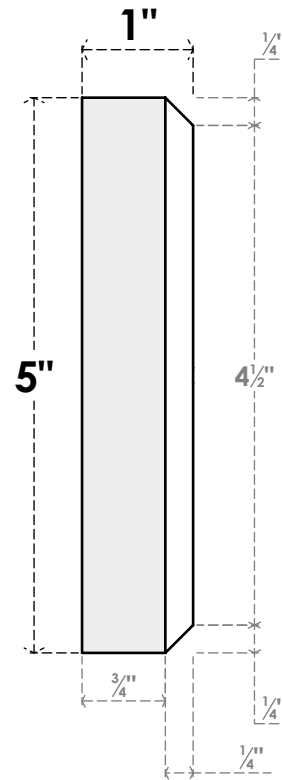

ROSP050X050X100SDG13

5"W X 5"H X 1"P STANDARD SEDGWICK SPIRAL ROSETTE WITH BEVELED EDGE, ARCHITECTURAL GRADE PVC

FRONT

SIDE

EKENA MILLWORK
2300 WEST MAIN ST.
CLARKSVILLE, TX 75426
TOLL FREE: 866-607-0453
WWW.EKENAMILLWORK.COM

NOTES

1. INSTALLATION TO BE COMPLETED IN ACCORDANCE WITH MANUFACTURER'S SPECIFICATIONS.
2. DRAWING MAY NOT BE TO SCALE
3. THIS DRAWING IS INTENDED FOR DESIGN AND PLANNING PURPOSES ONLY.
4. ALL INFORMATION CONTAINED HEREIN WAS CURRENT AT THE TIME OF DEVELOPMENT BUT MUST BE REVIEWED AND APPROVED BY THE PRODUCT MANUFACTURER TO BE CONSIDERED ACCURATE.
5. ARCHITECTURAL GRADE PVC PRODUCTS ARE MADE FROM EXPANDED CELLULAR PVC AND COME NATURALLY WHITE BUT MAY BE PAINTED